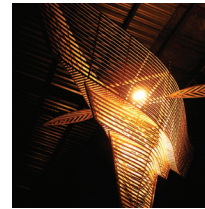

Liaep

A CULTURAL CONVERGENCE

The Lighton International Artists Exchange Program
Five Year Anniversary and Symposium
June 27-28, 2008

Kansas City Artists Coalition
201 Wyandotte KCMO 64105
v 816.421.5222 f 816.421.0656
kansascityartistscoalition.org

NON-PROFIT
ORGANIZATION
US POSTAGE PAID
KANSAS CITY, MO
PERMIT NO. 1976

The Lighton International Artists Exchange Program

Five Year Anniversary and Symposium

June 27-28, 2008

All events will be held at the
KEMPER MUSEUM OF CONTEMPORARY ART
4420 Warwick Boulevard, Kansas City, Missouri
Free and open to the public.